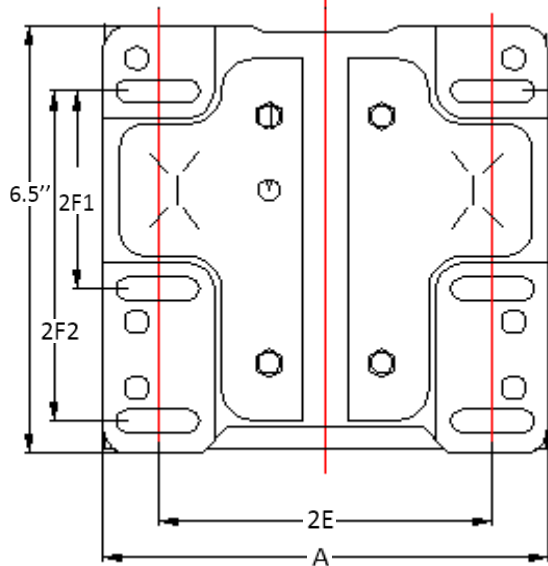

Orientation

Frame	D	2E	E	2F1	2F2	H (Slot)	U	BA	N-W
56HC	3.5"	4.88"	2.44"	3.00"	5.00"	.34"	.625"	2.75"	1.88"
	AJ	AK	AK	BB	BF	O	AB	A	
	5.875"	4.50"	4.50"	0.16"	4 * 3/8"-16	7.44"	5.47"	6.5"	
	R	ES	S	L1	C				
	.517"	1.42"	.188"	10.38"	12.38"				

HP	RPM	VOLTAGE	FLA	SF	WGT lb	MQR-132CW
1/3	3450	208-230/460	1.6-1.5/0.75	1.15	20.7	All In One 56HC TEFC

Revised: Feb. 2015

MaxMotion