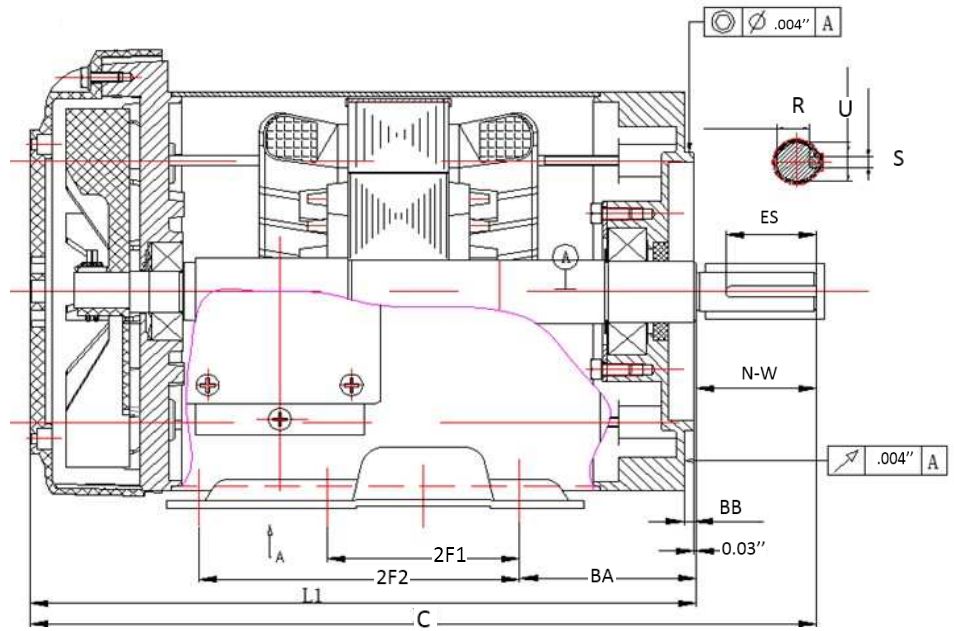

Orientation

Frame	D	2E	E	2F1	2F2	H (Slot)	U	BA	N-W
56HC	3.5"	4.88"	2.44"	3.00"	5.00"	.34"	.625"	2.75"	1.88"
	AJ	AK	AK	BB	BF	O	AB	A	
	5.875"	4.50"	4.50"	0.16"	4 * 3/8"-16	7.44"	5.47"	6.5"	
	R	ES	S	L1	C				
	.517"	1.42"	.188"	10.38"	12.38"				

HP	RPM	VOLTAGE	FLA	SF	WGT lb	MQR-132CW
1/3	3450	208-230/460	1.6-1.5/0.75	1.15	20.7	All In One 56HC TEFC

Revised: Feb. 2015

MaxMotion