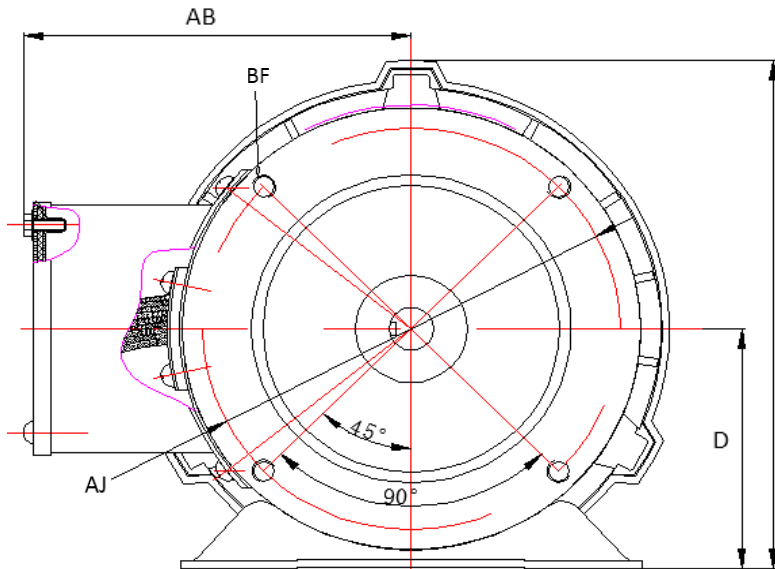

Orientation

Frame	D	2E	E	2F1	2F2	H (Slot)	U	BA	N-W
56HC	3.5"	4.88"	2.44"	3.00"	5.00"	.34"	.625"	2.75"	1.88"
	AJ	AK	AK	BB	BF	O	AB	A	
	5.875"	4.50"	4.50"	0.16"	4 * 3/8"-16	7.44"	5.47"	6.5"	
	R	ES	S	L1	C				
	.517"	1.42"	.188"	10.38"	12.38"				

HP	RPM	VOLTAGE	FLA	SF	WGT lb	MQR-132CW
1/3	3450	208-230/460	1.6-1.5/0.75	1.15	20.7	All In One 56HC TEFC

Revised: Feb. 2015

MaxMotion